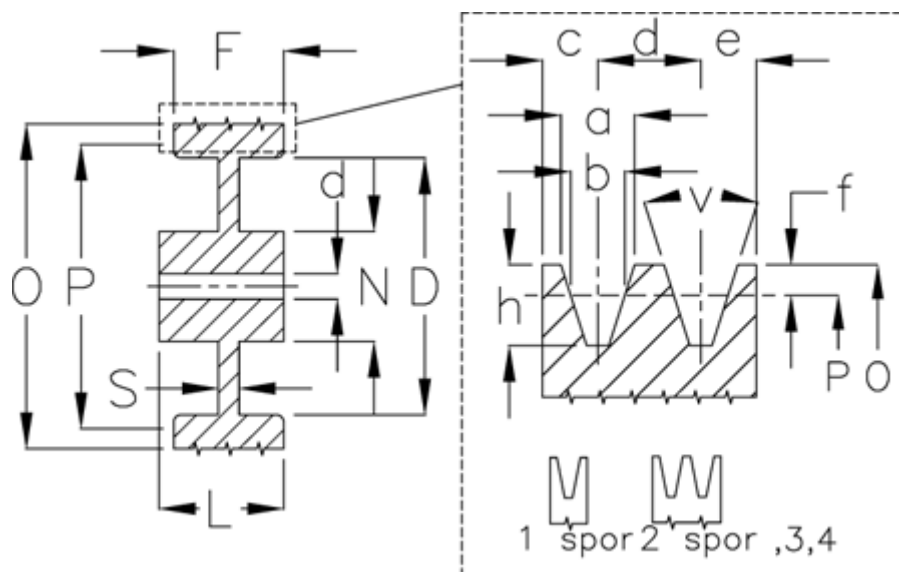

Article number: 60410025001

Description: V-belt pulley, no bore A 250/1

Measures

D	= 217	S	= 12
d	= 20	Type	= A
F	= 20.0		
L	= 50		
N	= 75		
Number of ribs	= 1		
O	= 255.5		
P	= 250		